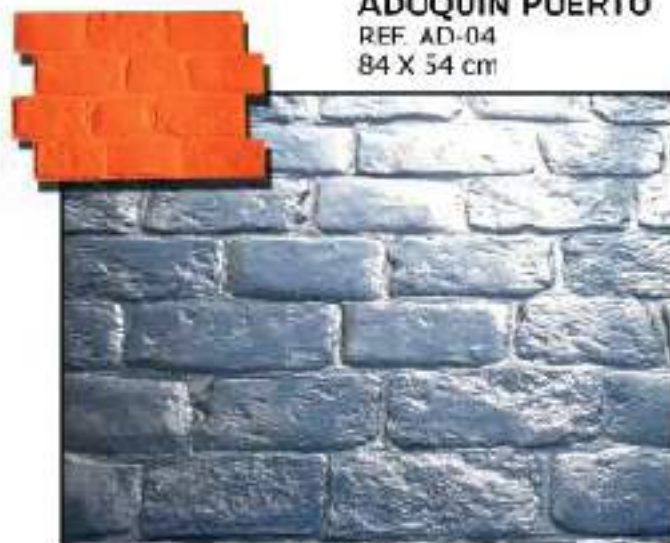

ADOQUÍN PUERTO

REF. AD-04
84 X 54 cm