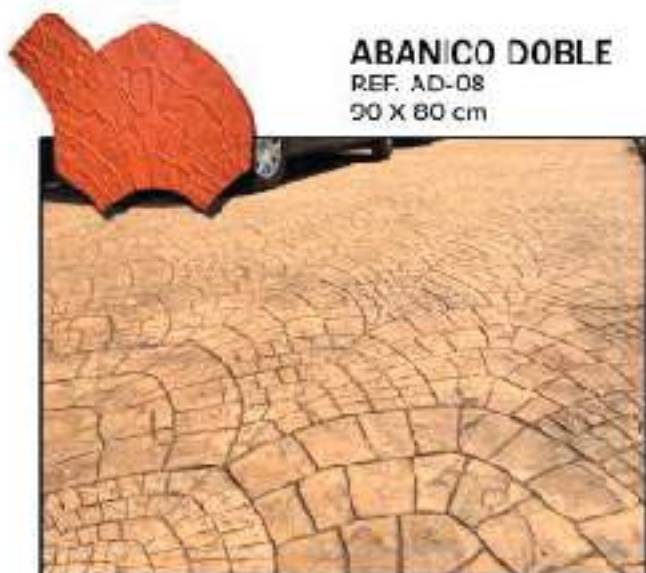

ABANICO DOBLE

REF. AD-08
90 X 80 cm