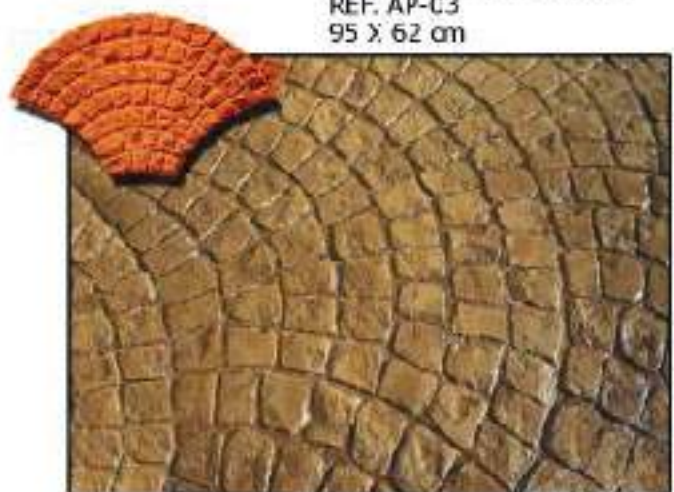

ABANICO PALERMO

REF. AP-U3
95 X 62 cm