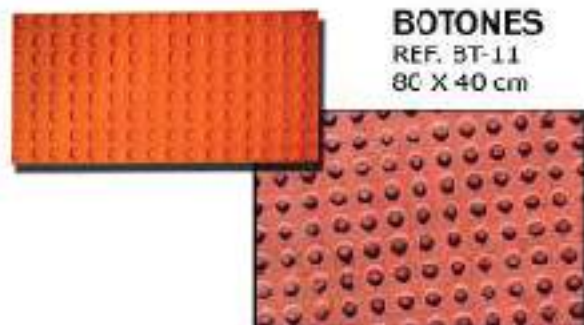

VARIOS / VARIOUS

VARIOS / VARIOUS

BOTONES

REF. BT-11
80 X 40 cm